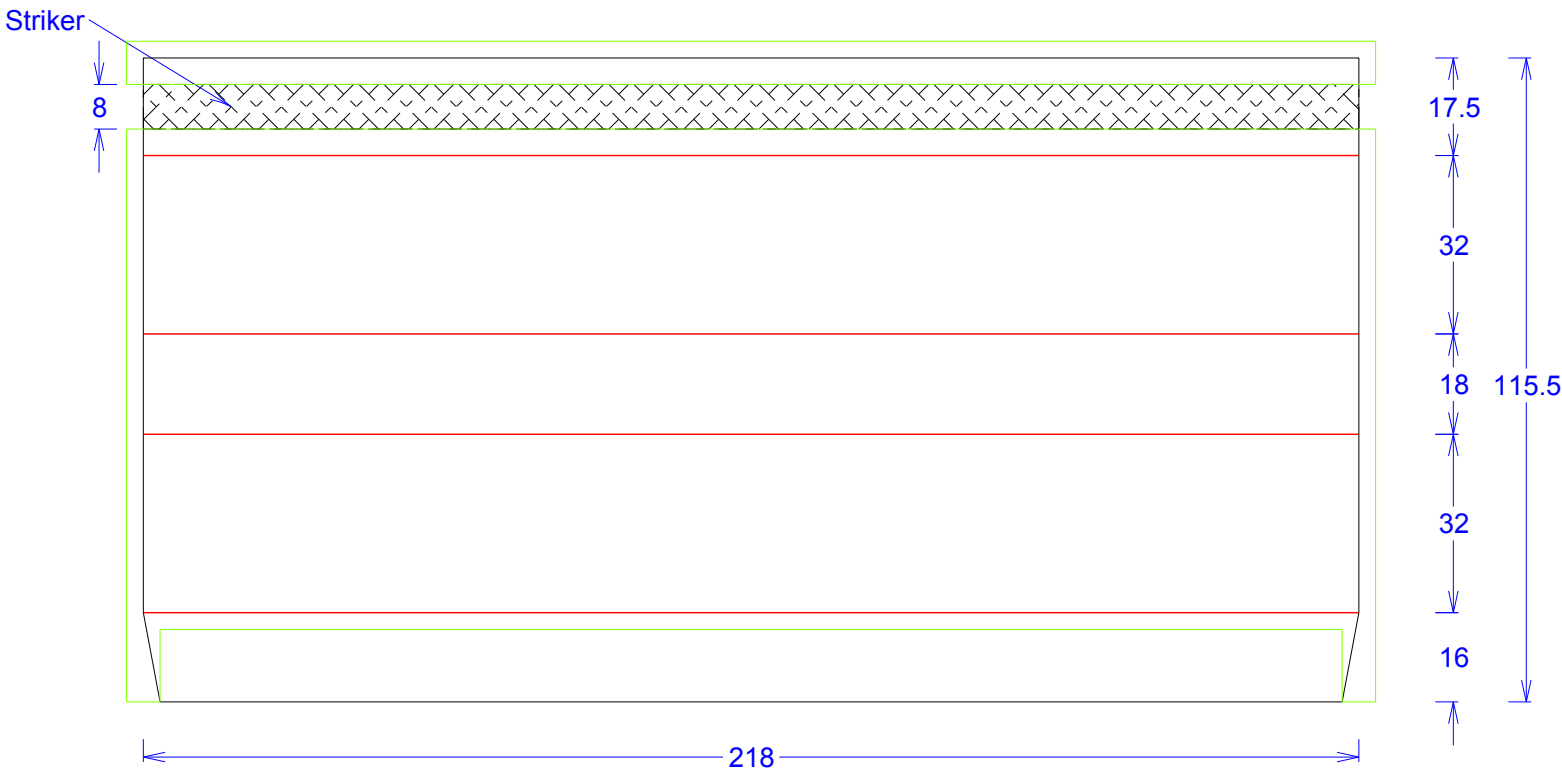

Article: 44LS outer

Date: 09/06/2010

Carton: Avanta Card 290gsm

Blank width: 218 mm

Grain direction: horizontal

Basis weight: 290 g/m²

Blank length: 115.5 mm

LxWxD: 218.00 x 32.00 x 18.00 mm

Area: 25179 mm²

Rule length: 1533.56 mm

Waste on blank: 0.19 %

Weight of carton: 7.29 g

Description:

cut ———— bleed ————
crease - - - - perforation - - - -