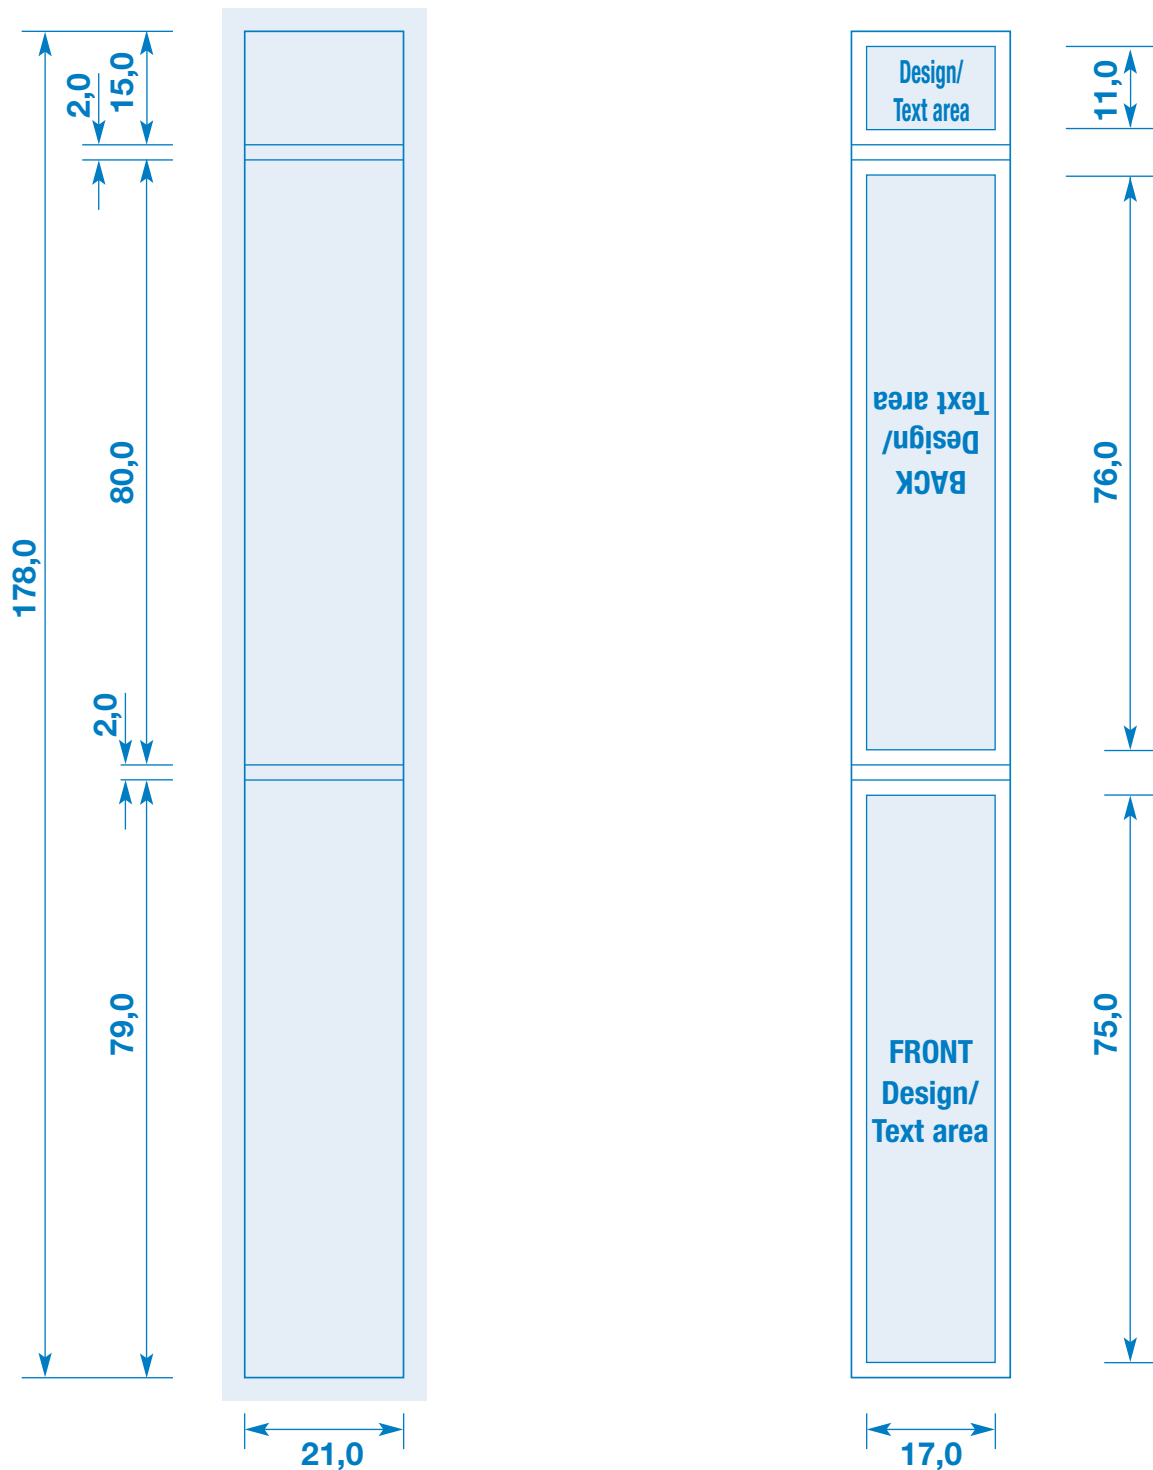

with 2 nail files / mit 2 Nagelfeilen

2008-06-10

## BOX MEASUREMENTS

 = Printing area with 3 mm overlap/bleed

Design/Text areas  
= sufficient margin to cut & crease