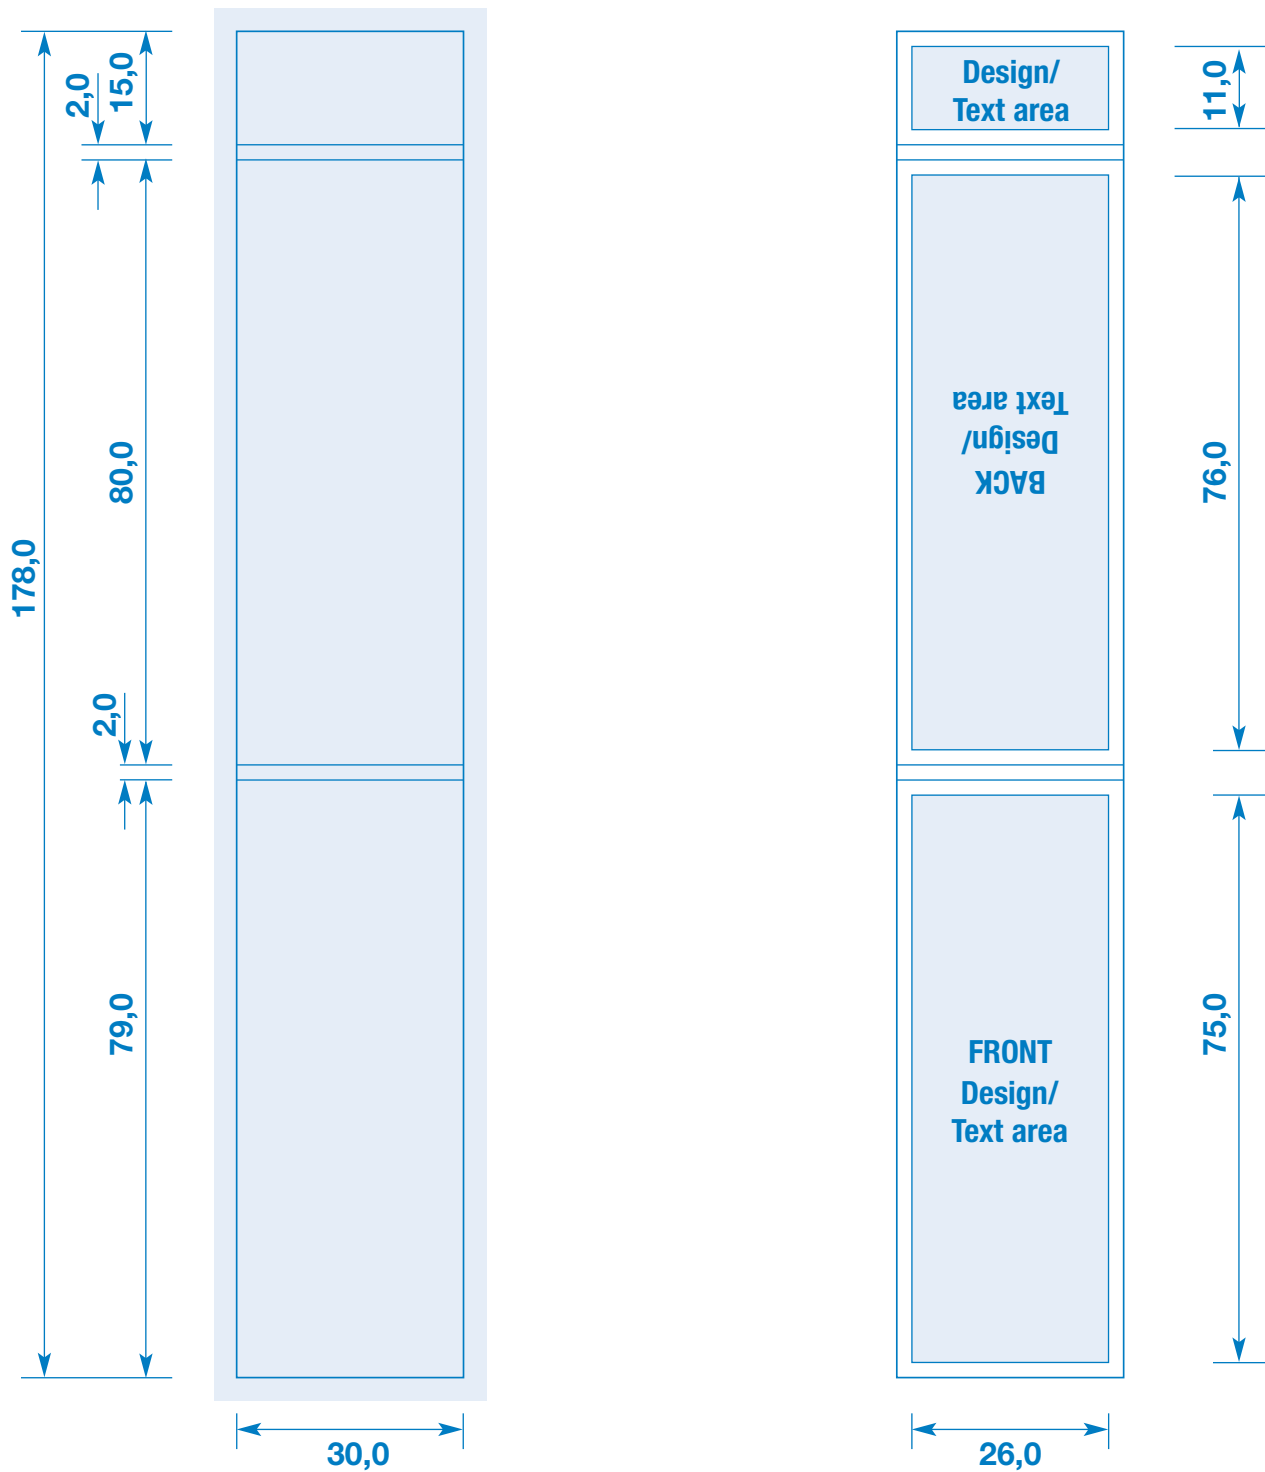

with 3 nail files / mit 3 Nagelfeilen

2008-06-10

BOX MEASUREMENTS

 = Printing area with 3 mm overlap/bleed

Design/Text areas
= sufficient margin to cut & crease