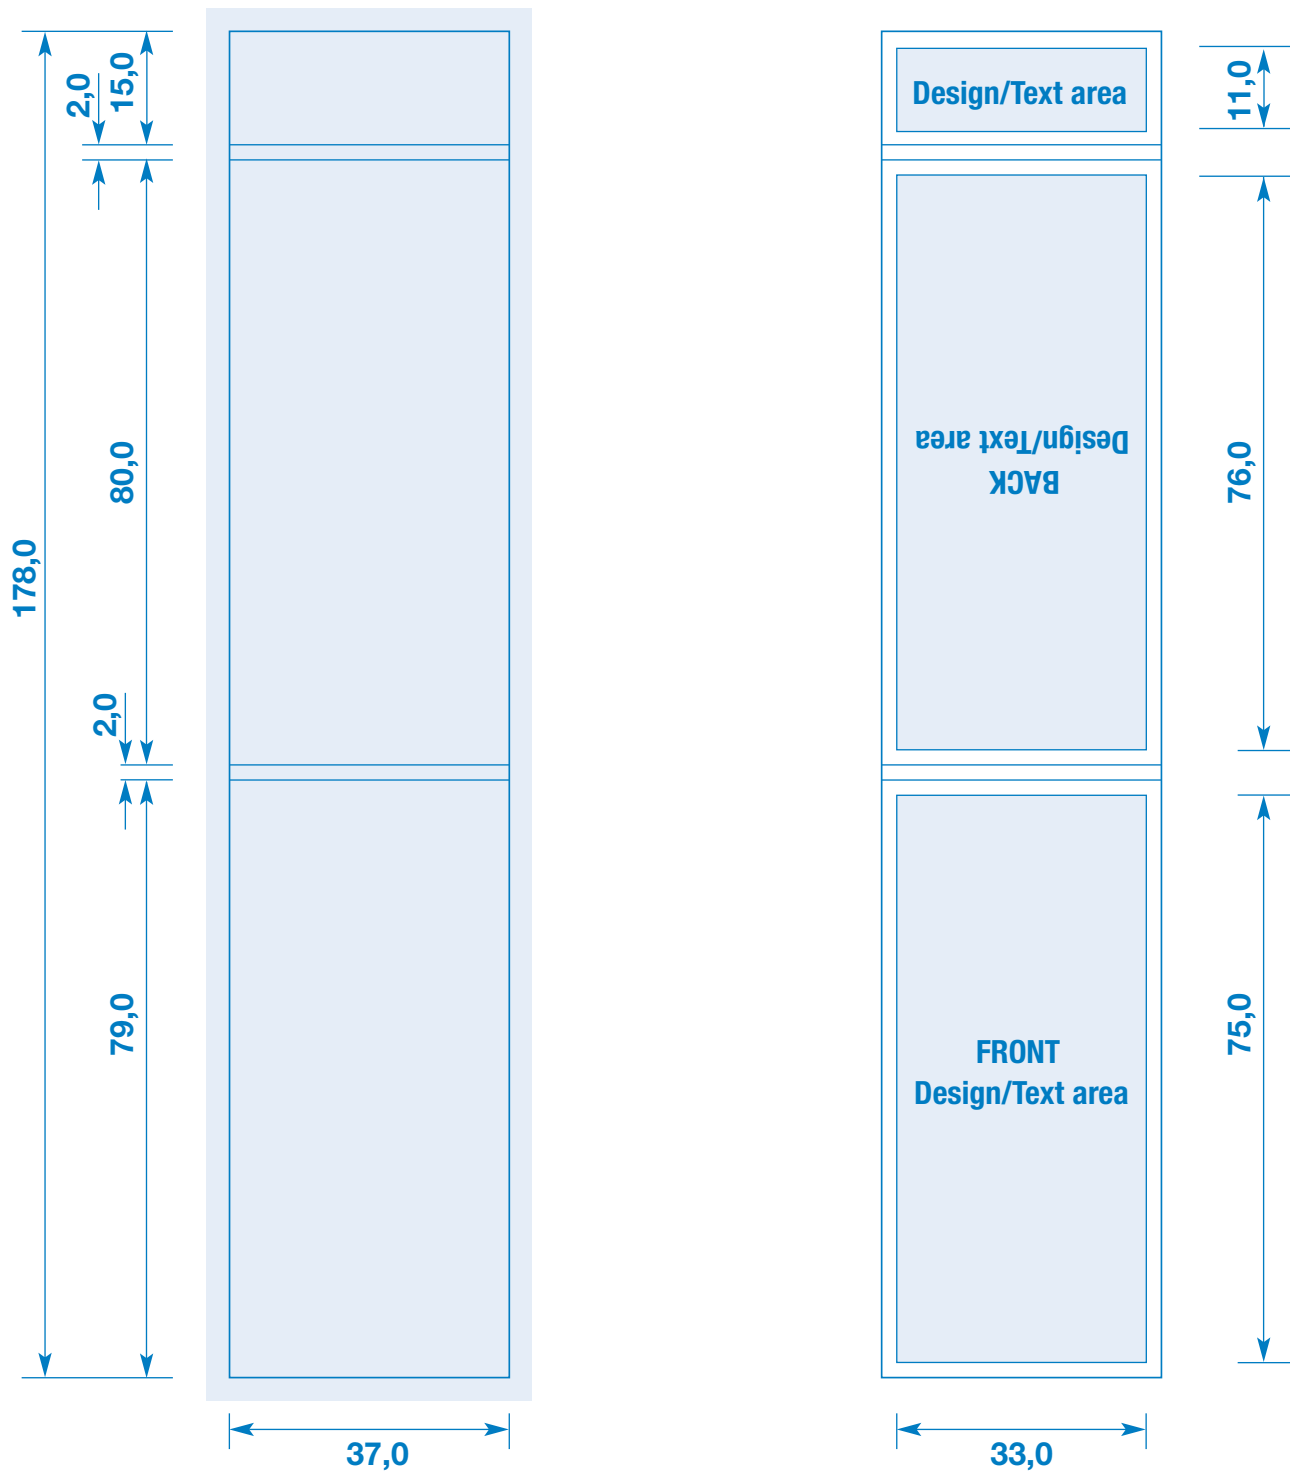

with 4 nail files / mit 4 Nagelfeilen

2008-06-10

## BOX MEASUREMENTS

 = Printing area with 3 mm overlap/bleed

Design/Text areas  
= sufficient margin to cut & crease