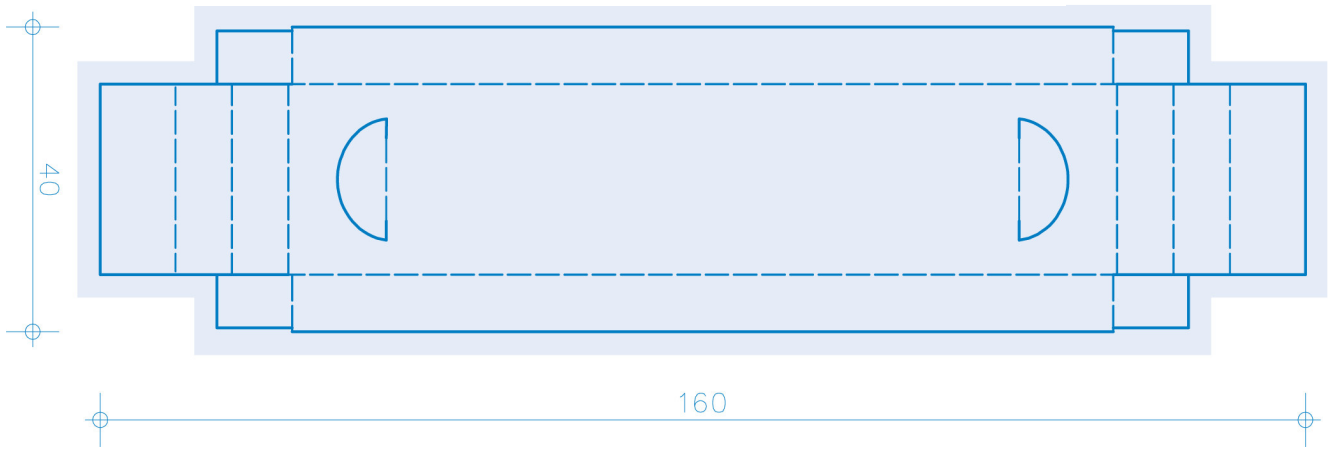

Template / Measure

Model: **BX2W**

EUROPE MATCH
passion for fire

outerbox

innerbox

Printing area with 3 mm overlap.
Please do not create white spaces
for glue and striking area