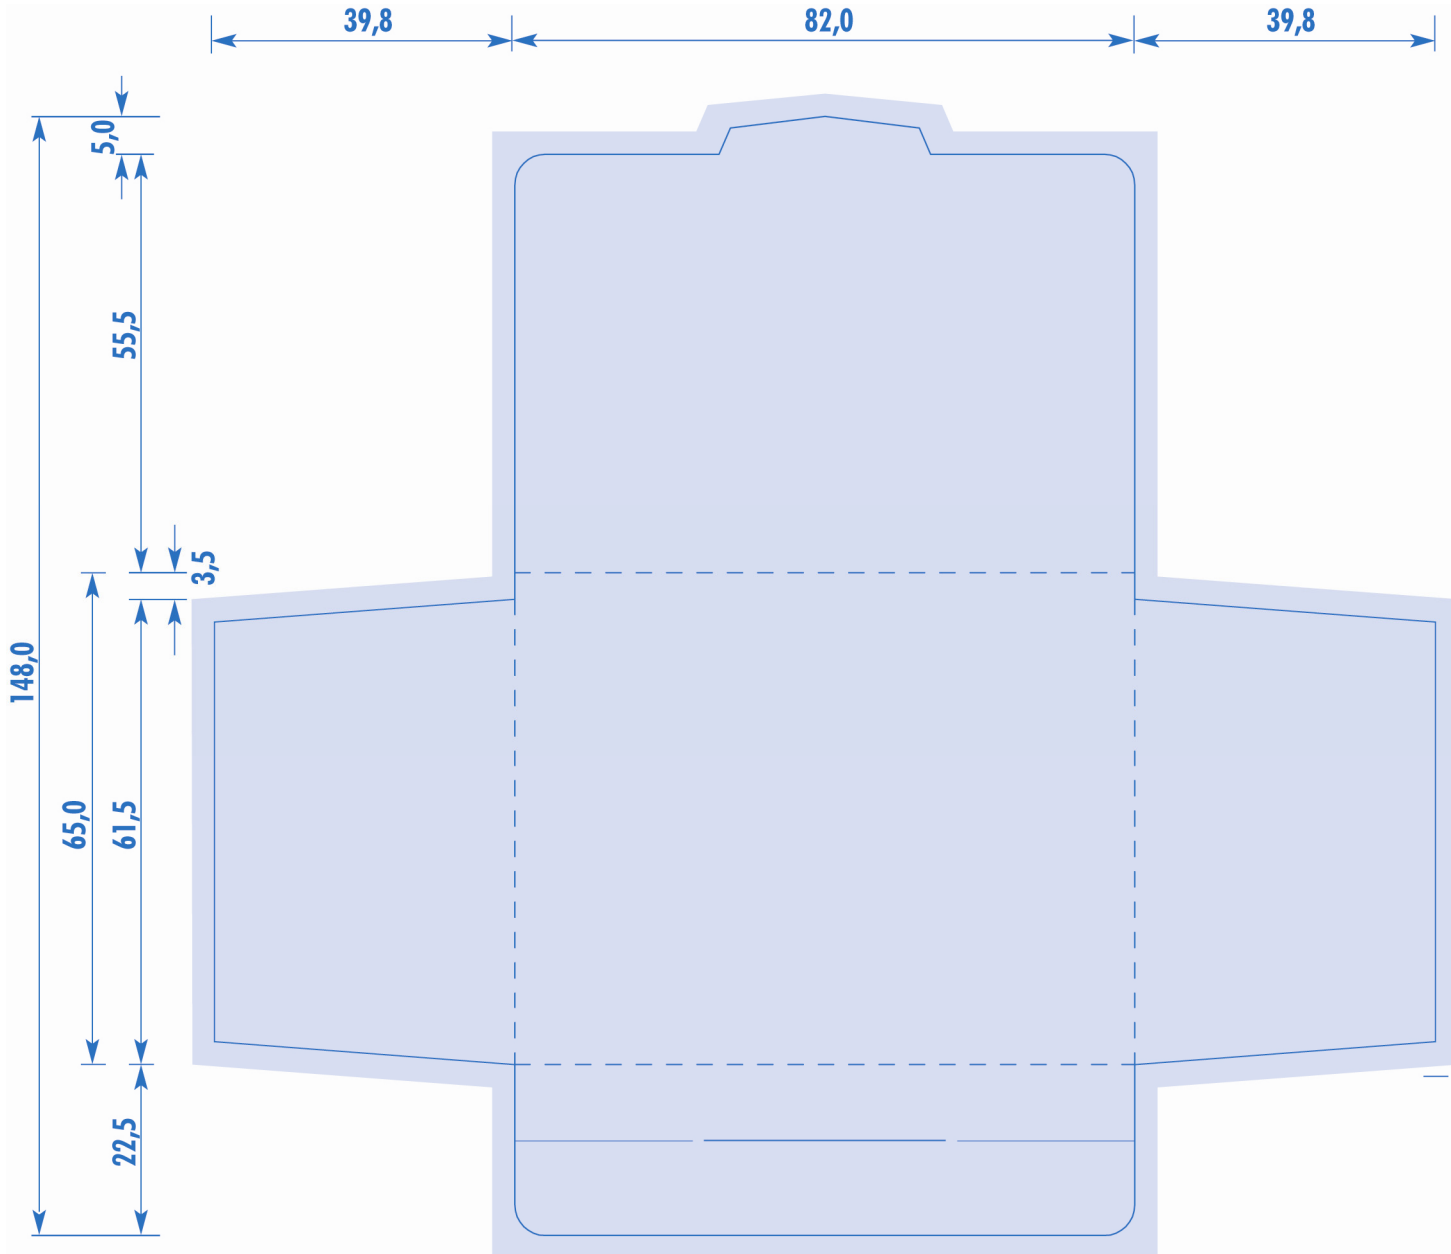

Template / Measure

Model: Condom Kit

EUROPE MATCH
passion for fire

 Printing area with 3 mm overlap.
Please do not create white spaces
for glue and striking area