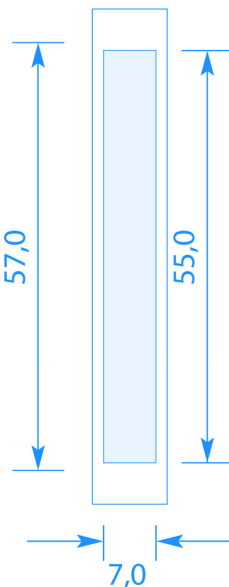

Template / Measure

Model: Cricket Electronic

EUROPE MATCH
passion for fire

Wrapping

Printing A/B side

Printing small sides

For wrapping:
Printing area with 3 mm overlap.