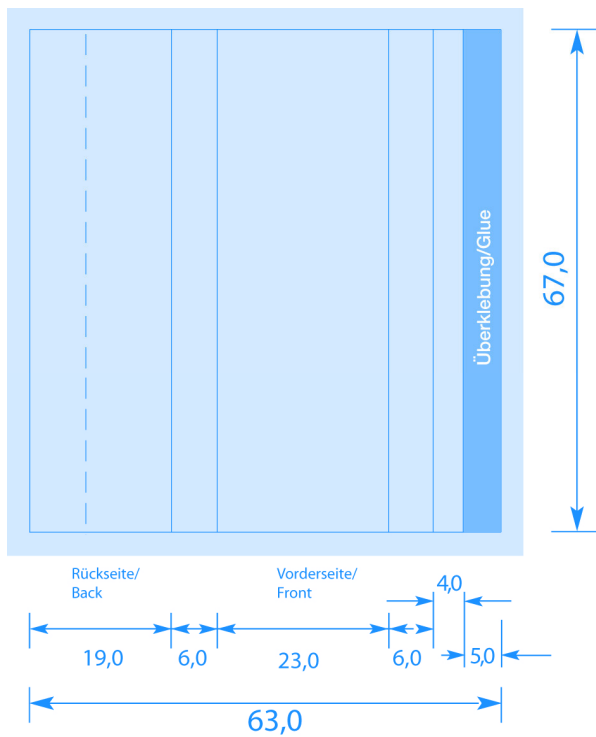

Template / Measure

Model: Cricket Electronic

EUROPE MATCH
passion for fire

Wrapping

Printing A/B side

Printing small sides

For wrapping:
Printing area with 3 mm overlap.