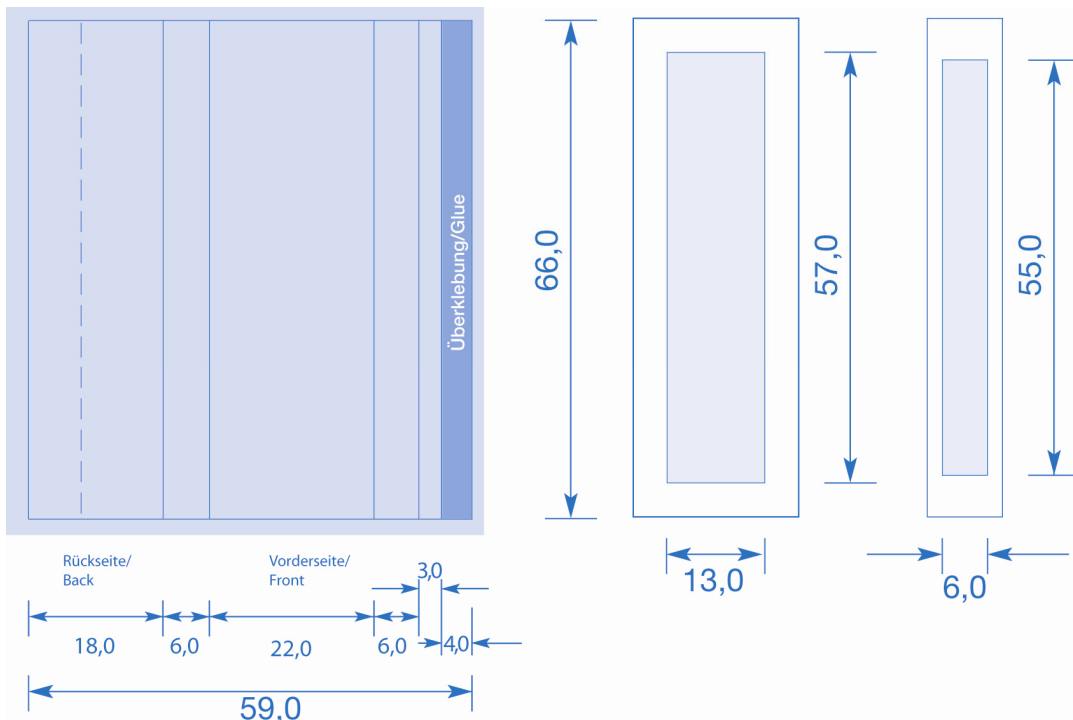

Template / Measure

Model: **Cricket Original**

**EUROPE MATCH**  
passion for fire

Wrapping

Printing A/B side

Printing small sides

For wrapping:  
Printing area with 3 mm overlap.