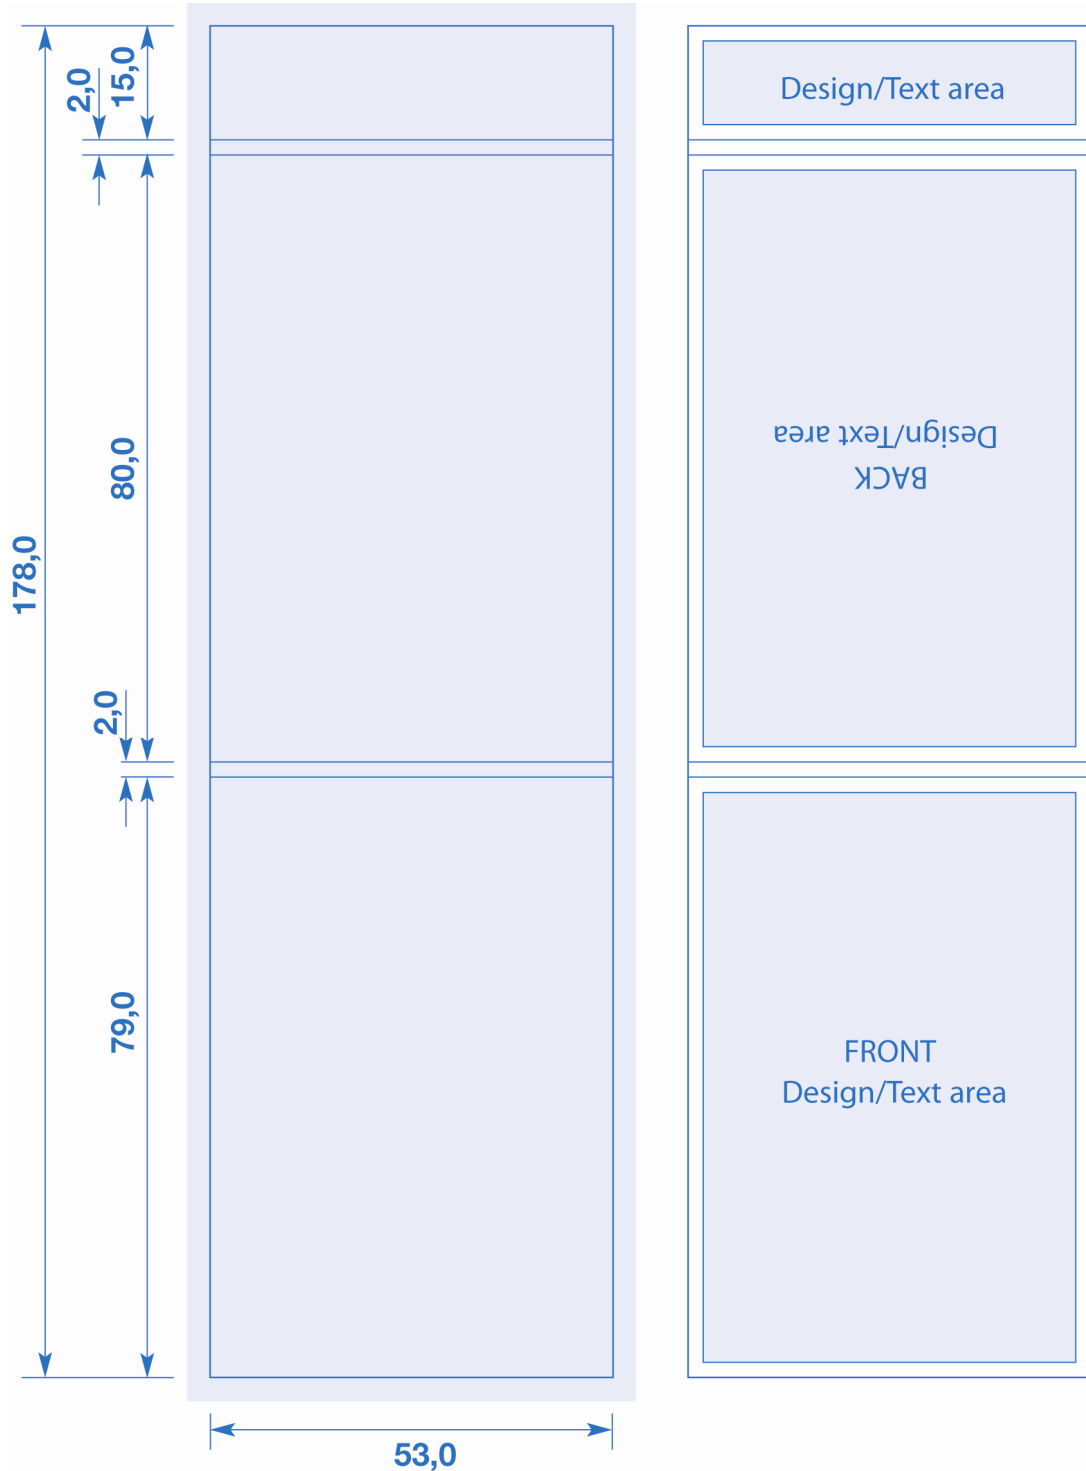

Template / Measure

Model: **Nailfile 6**

**EUROPE MATCH**  
passion for fire

 Printing area with 3 mm overlap.  
Please do not create white spaces  
for glue and striking area

 Design / Text areas  
(white areas = sufficient margin  
for cutting and creasing)