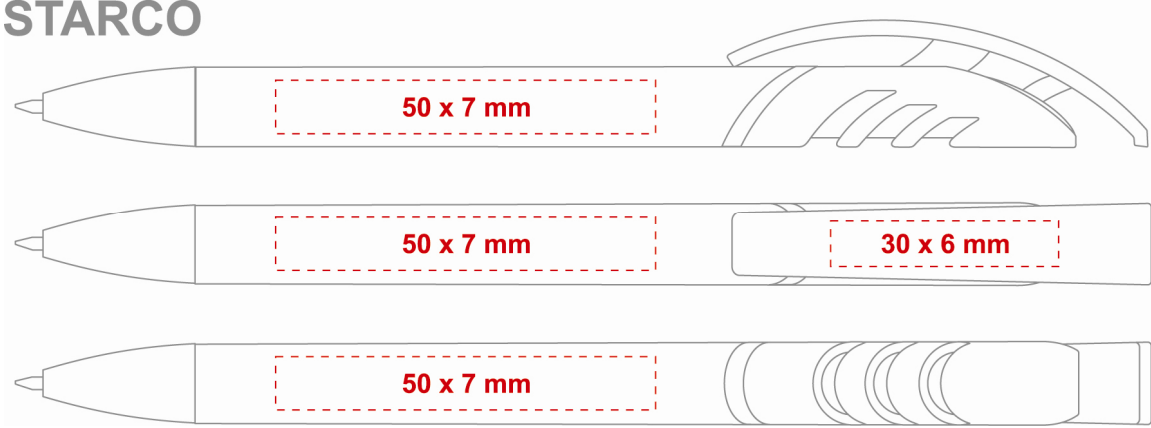

Template / Measure

Model: **STARCO**

EUROPE MATCH
passion for fire

STARCO

Printing area