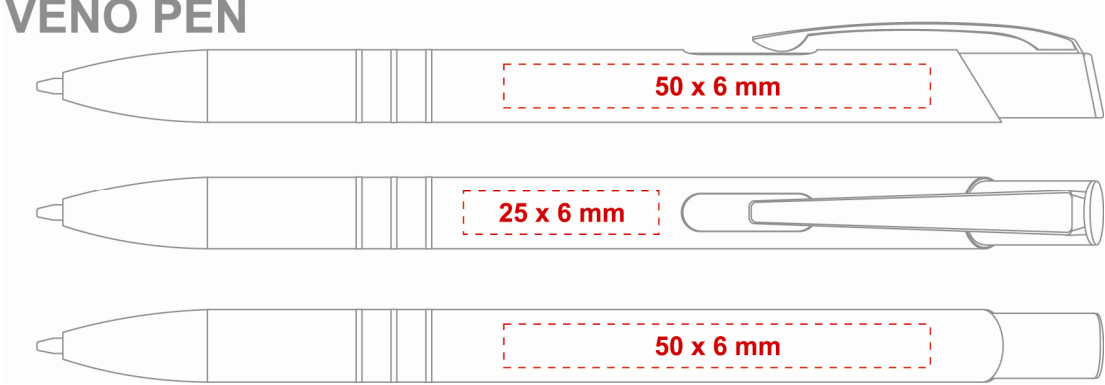

Template / Measure

Model: **VENO**

EUROPE MATCH
passion for fire

VENO PEN

Printing area is 50 x 6 mm
Engraving area is 70 x 6 mm

Printing area