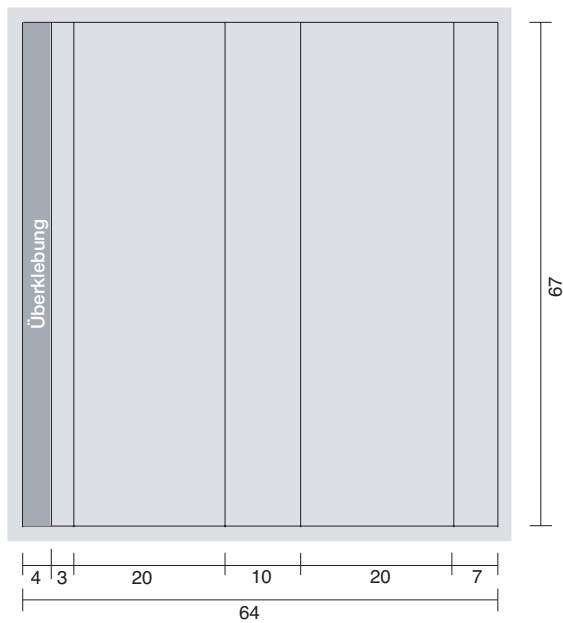

# Maßskizze / technical description

## Cricket Maxi

Siebdruck / silkscreening

## Rundum-Etikett / wrapping

Anschnittmotive zzgl. 3 mm Beschnitt

When printing in bleed off,  
3 mm overlapp is needed.

Druckfeld /  
printing area