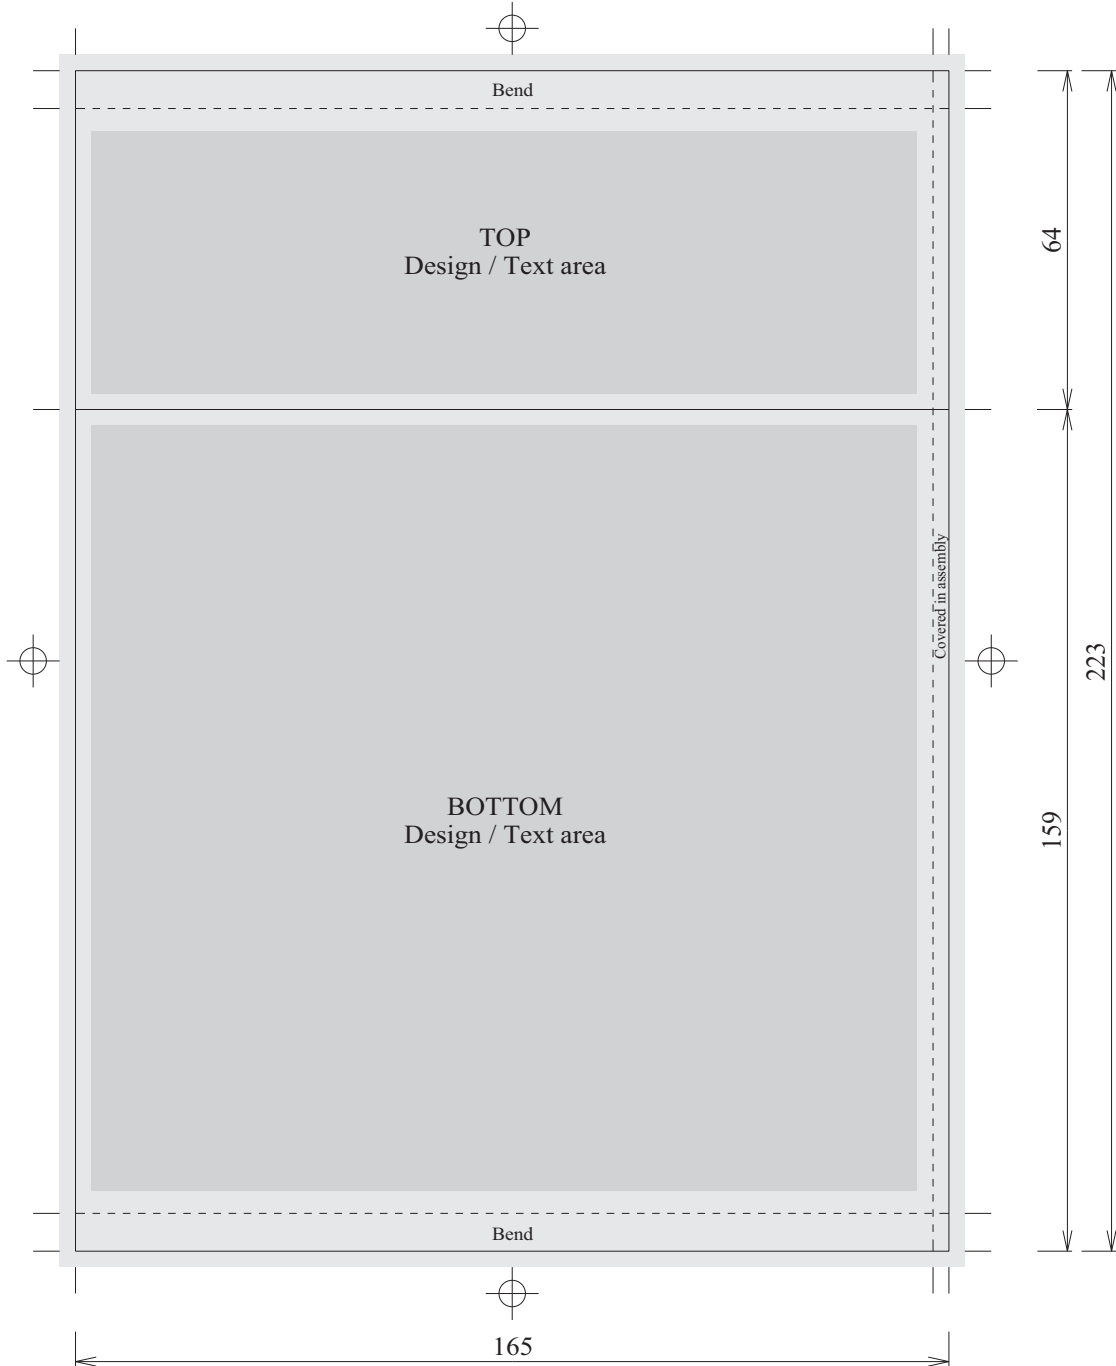

# BOX MEASUREMENT Drum L

Date: 13.04.2011

Fiber direction: vertical

LxWxD: 223x165mm

Content: 68 +/- 44L sticks

Cut ———  
Printing area   
Text / design 