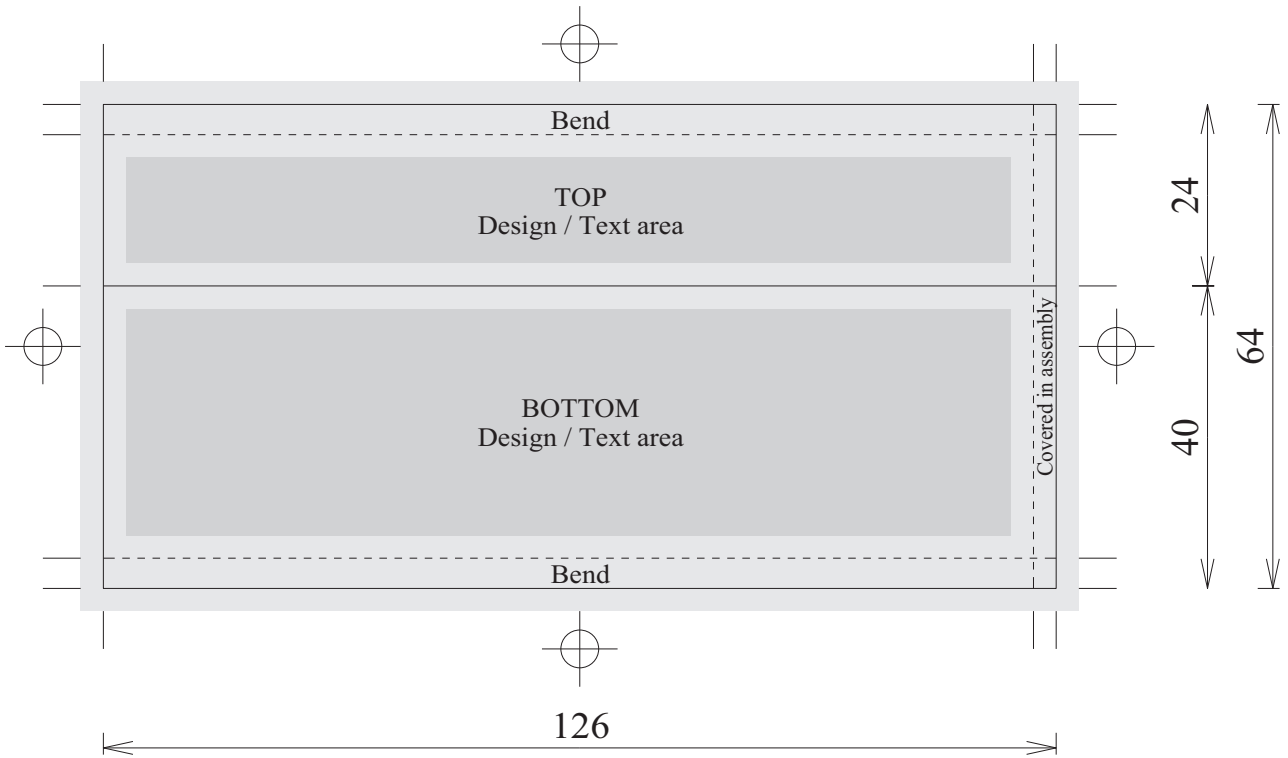

BOX MEASUREMENT Drum MS

Date: 01.02.2011

Fiber direction: vertical

LxWxD: 64x126mm

Content: 88 +/- 2 BX1 sticks

- Cut ———
- Printing area [light gray box]
- Text / design [dark gray box]