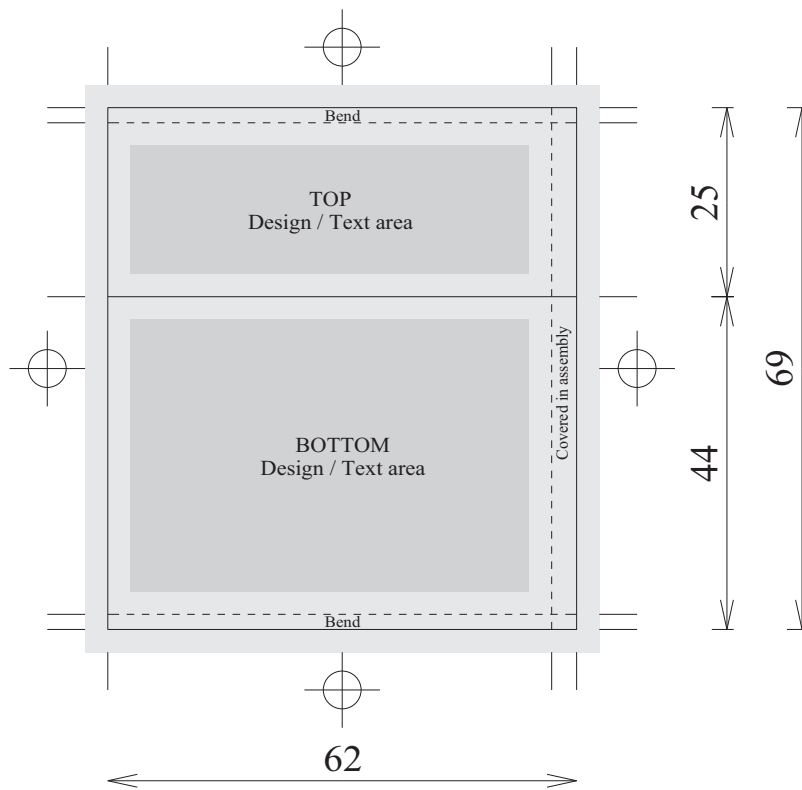

BOX MEASUREMENT Drum S

Date: 01.02.2011

Fiber direction: vertical

LxWxD: 69x62mm

Content: 17 +/- 2 BX1 sticks

Cut ———
Printing area ———
Text / design ———