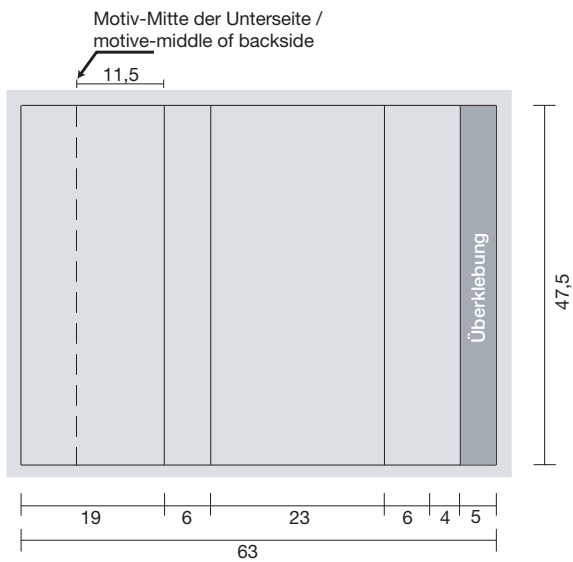

Maßskizze / technical description

Cricket Pocket

Siebdruck / silkscreening

Rundum-Etikett / wrapping

Anschnittmotive zzgl. 3 mm Beschnitt

When printing in bleed off,
3 mm overlapp is needed.

Druckfeld /
printing area