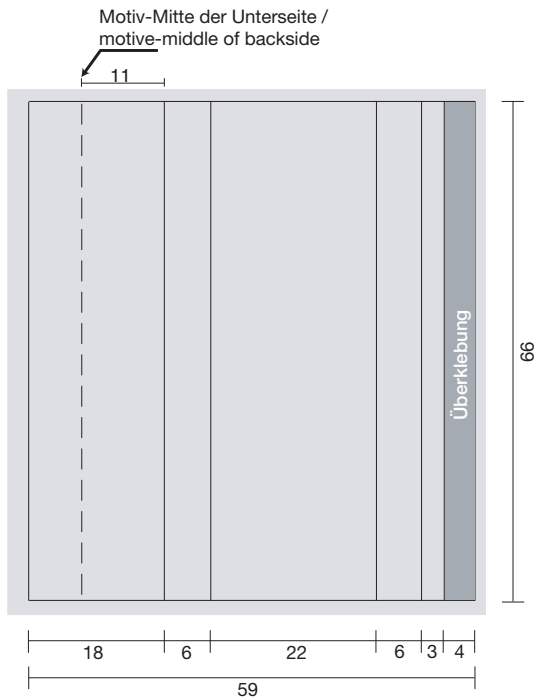

Maßskizze / technical description

Cricket Original

Siebdruck / silkscreening

Rundum-Etikett / wrapping

Anschnittmotive zzgl. 3 mm Beschnitt

When printing in bleed off,
3 mm overlapp is needed.

Druckfeld /
printing area